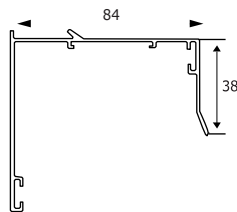

Miami

Dimensions and materials

Gear 32 mm

Gear 38 mm

Gear 47 mm

(available only motorized)

(standard)
brackets
wall and ceiling

Limitations

Gear 32 mm
Width 180cm
Height 250cm

Gear 38 mm
Width 240cm
Height 350 cm

Gear 47 mm
Width 300cm
Height 300cm

Bottom rails

(optional)

(optional)

(standard)

(optional)