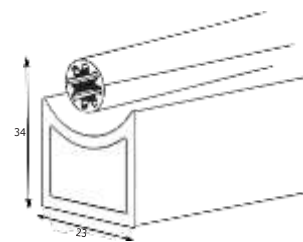

Gear 47 mm

headrail profile

(optional)
brackets for wall
(50-70*-100-120 mm)

(standard)
brackets for ceiling

Limitations

Gear 32 mm

Width 180cm
Height 300cm

Gear 38 mm

Width 220cm
Height 450cm

Gear 47 mm

Width 300cm
Height 450cm

Bottom rails

(standard)

(optional)

(optional)

(optional)