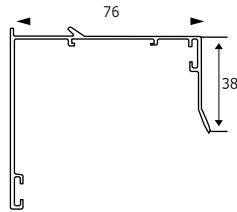

Miami

Dimensions and materials

Gear 32 mm

Gear 38 mm

Gear 47 mm

(available only motorized)

(standard)
brackets
wall and ceiling

Limitations

Gear 32 mm
Width 180cm
Height 250cm

Gear 38 mm
Width 240cm
Height 350 cm

Gear 47 mm
Width 300cm
Height 300cm

Bottom rails

(optional)

(optional)

(standard)

(optional)