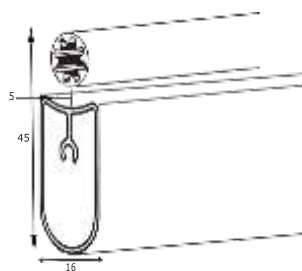

Miami

Dimensions and materials

Gear 32 mm

Gear 38 mm

Gear 47 mm

(available only motorized)

(standard)
brackets
wall and ceiling

Limitations

Gear 32 mm
Width 180cm
Height 250cm

Gear 38 mm
Width 240cm
Height 350 cm

Gear 47 mm
Width 300cm
Height 300cm

Bottom rails

(optional)

(optional)

(standard)

(optional)