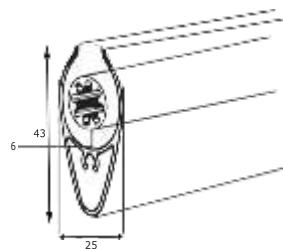

Width 220cm
Height 450cm

Gear 47 mm

Width 300cm
Height 450cm

Bottom rails

(standard)

(optional)

(optional)

(optional)

Miami

Dimensions and materials

Gear 32 mm

Gear 38 mm

Gear 47 mm

(available only motorized)

(standard)
brackets
wall and ceiling

Limitations

Gear 32 mm
Width 180cm
Height 250cm

Gear 38 mm
Width 240cm
Height 350 cm

Gear 47 mm
Width 300cm
Height 300cm

Bottom rails

(optional)

(optional)

(standard)

(optional)