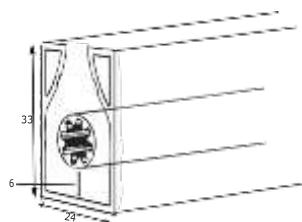

Miami

Dimensions and materials

Gear 32 mm

Gear 38 mm

Gear 47 mm

(available only motorized)

(standard)
brackets
wall and ceiling

Limitations

Gear 32 mm
Width 180cm
Height 250cm

Gear 38 mm
Width 240cm
Height 350 cm

Gear 47 mm
Width 300cm
Height 300cm

Bottom rails

(optional)

(optional)

(standard)

(optional)