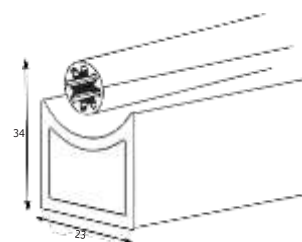

Miami

Dimensions and materials

Gear 32 mm

Gear 38 mm

Gear 47 mm

(available only motorized)

(standard)
brackets
wall and ceiling

Limitations

Gear 32 mm
Width 180cm
Height 250cm

Gear 38 mm
Width 240cm
Height 350 cm

Gear 47 mm
Width 300cm
Height 300cm

Bottom rails

(optional)

(optional)

(standard)

(optional)