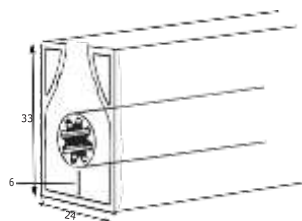

Gear 47 mm

headrail profile

(optional)
brackets for wall
(50-70*-100-120 mm)

(standard)
brackets for ceiling

Limitations

Gear 32 mm

Width 180cm
Height 300cm

Gear 38 mm

Width 220cm
Height 450cm

Gear 47 mm

Width 300cm
Height 450cm

Bottom rails

(standard)

(optional)

(optional)

(optional)